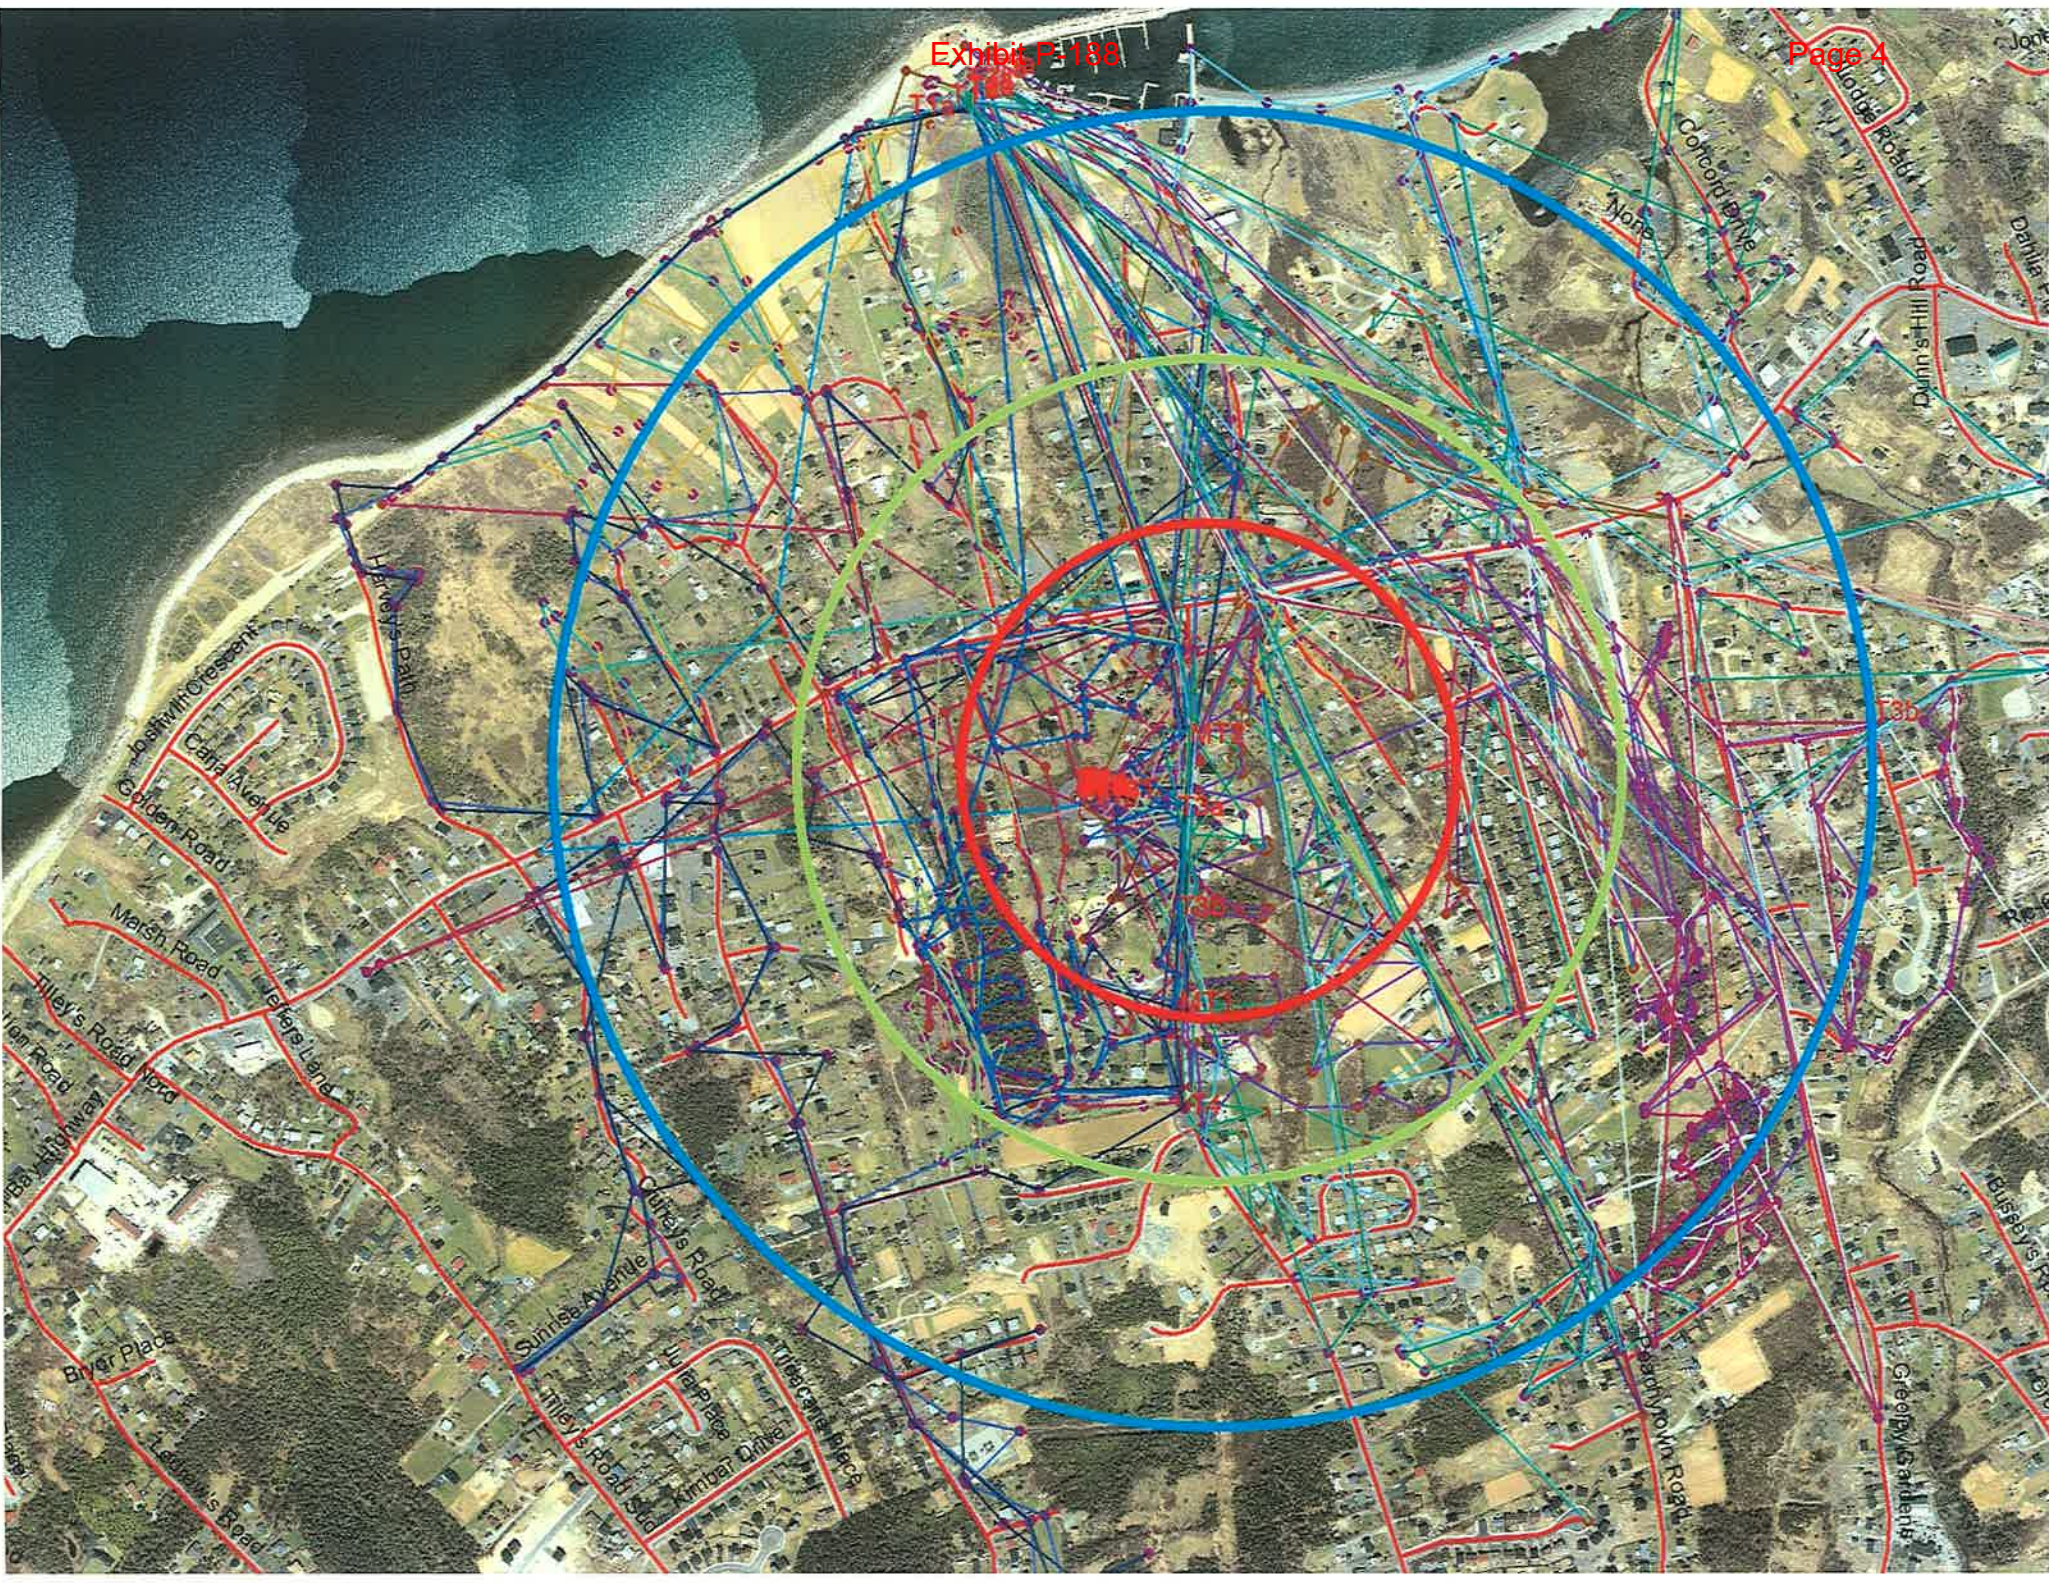

Area 1a ✓ [T2]

Butler's Rd S
CBS Hwy
Cluney's Rd
Lexington Place

Area 3 ✓ [T3]

Kerry Ave
CBS Hwy
Greedytown Rd
Willies Place

Area 6 ✓ [T5]

Butler's Rd
CBS Hwy
Delaney's Rd
Conception Bay

Nov. 8, 2020

Area 11 ✓ (T4)

Foxtrap Access Rd
CBS Hwy
Taylor's Ln
Scenic Pl

Area 4 ✓ [T3:5]

Greedytown Rd
CBS Hwy
Dunn's Hill Rd
End of Bussey's Rd

Area 7 ✓ [T]

Delaney's Rd
CBS Hwy
Fogans Rd
Conception

Nov 17 2020

Blue Boomer
Cran Seam
Red Seam