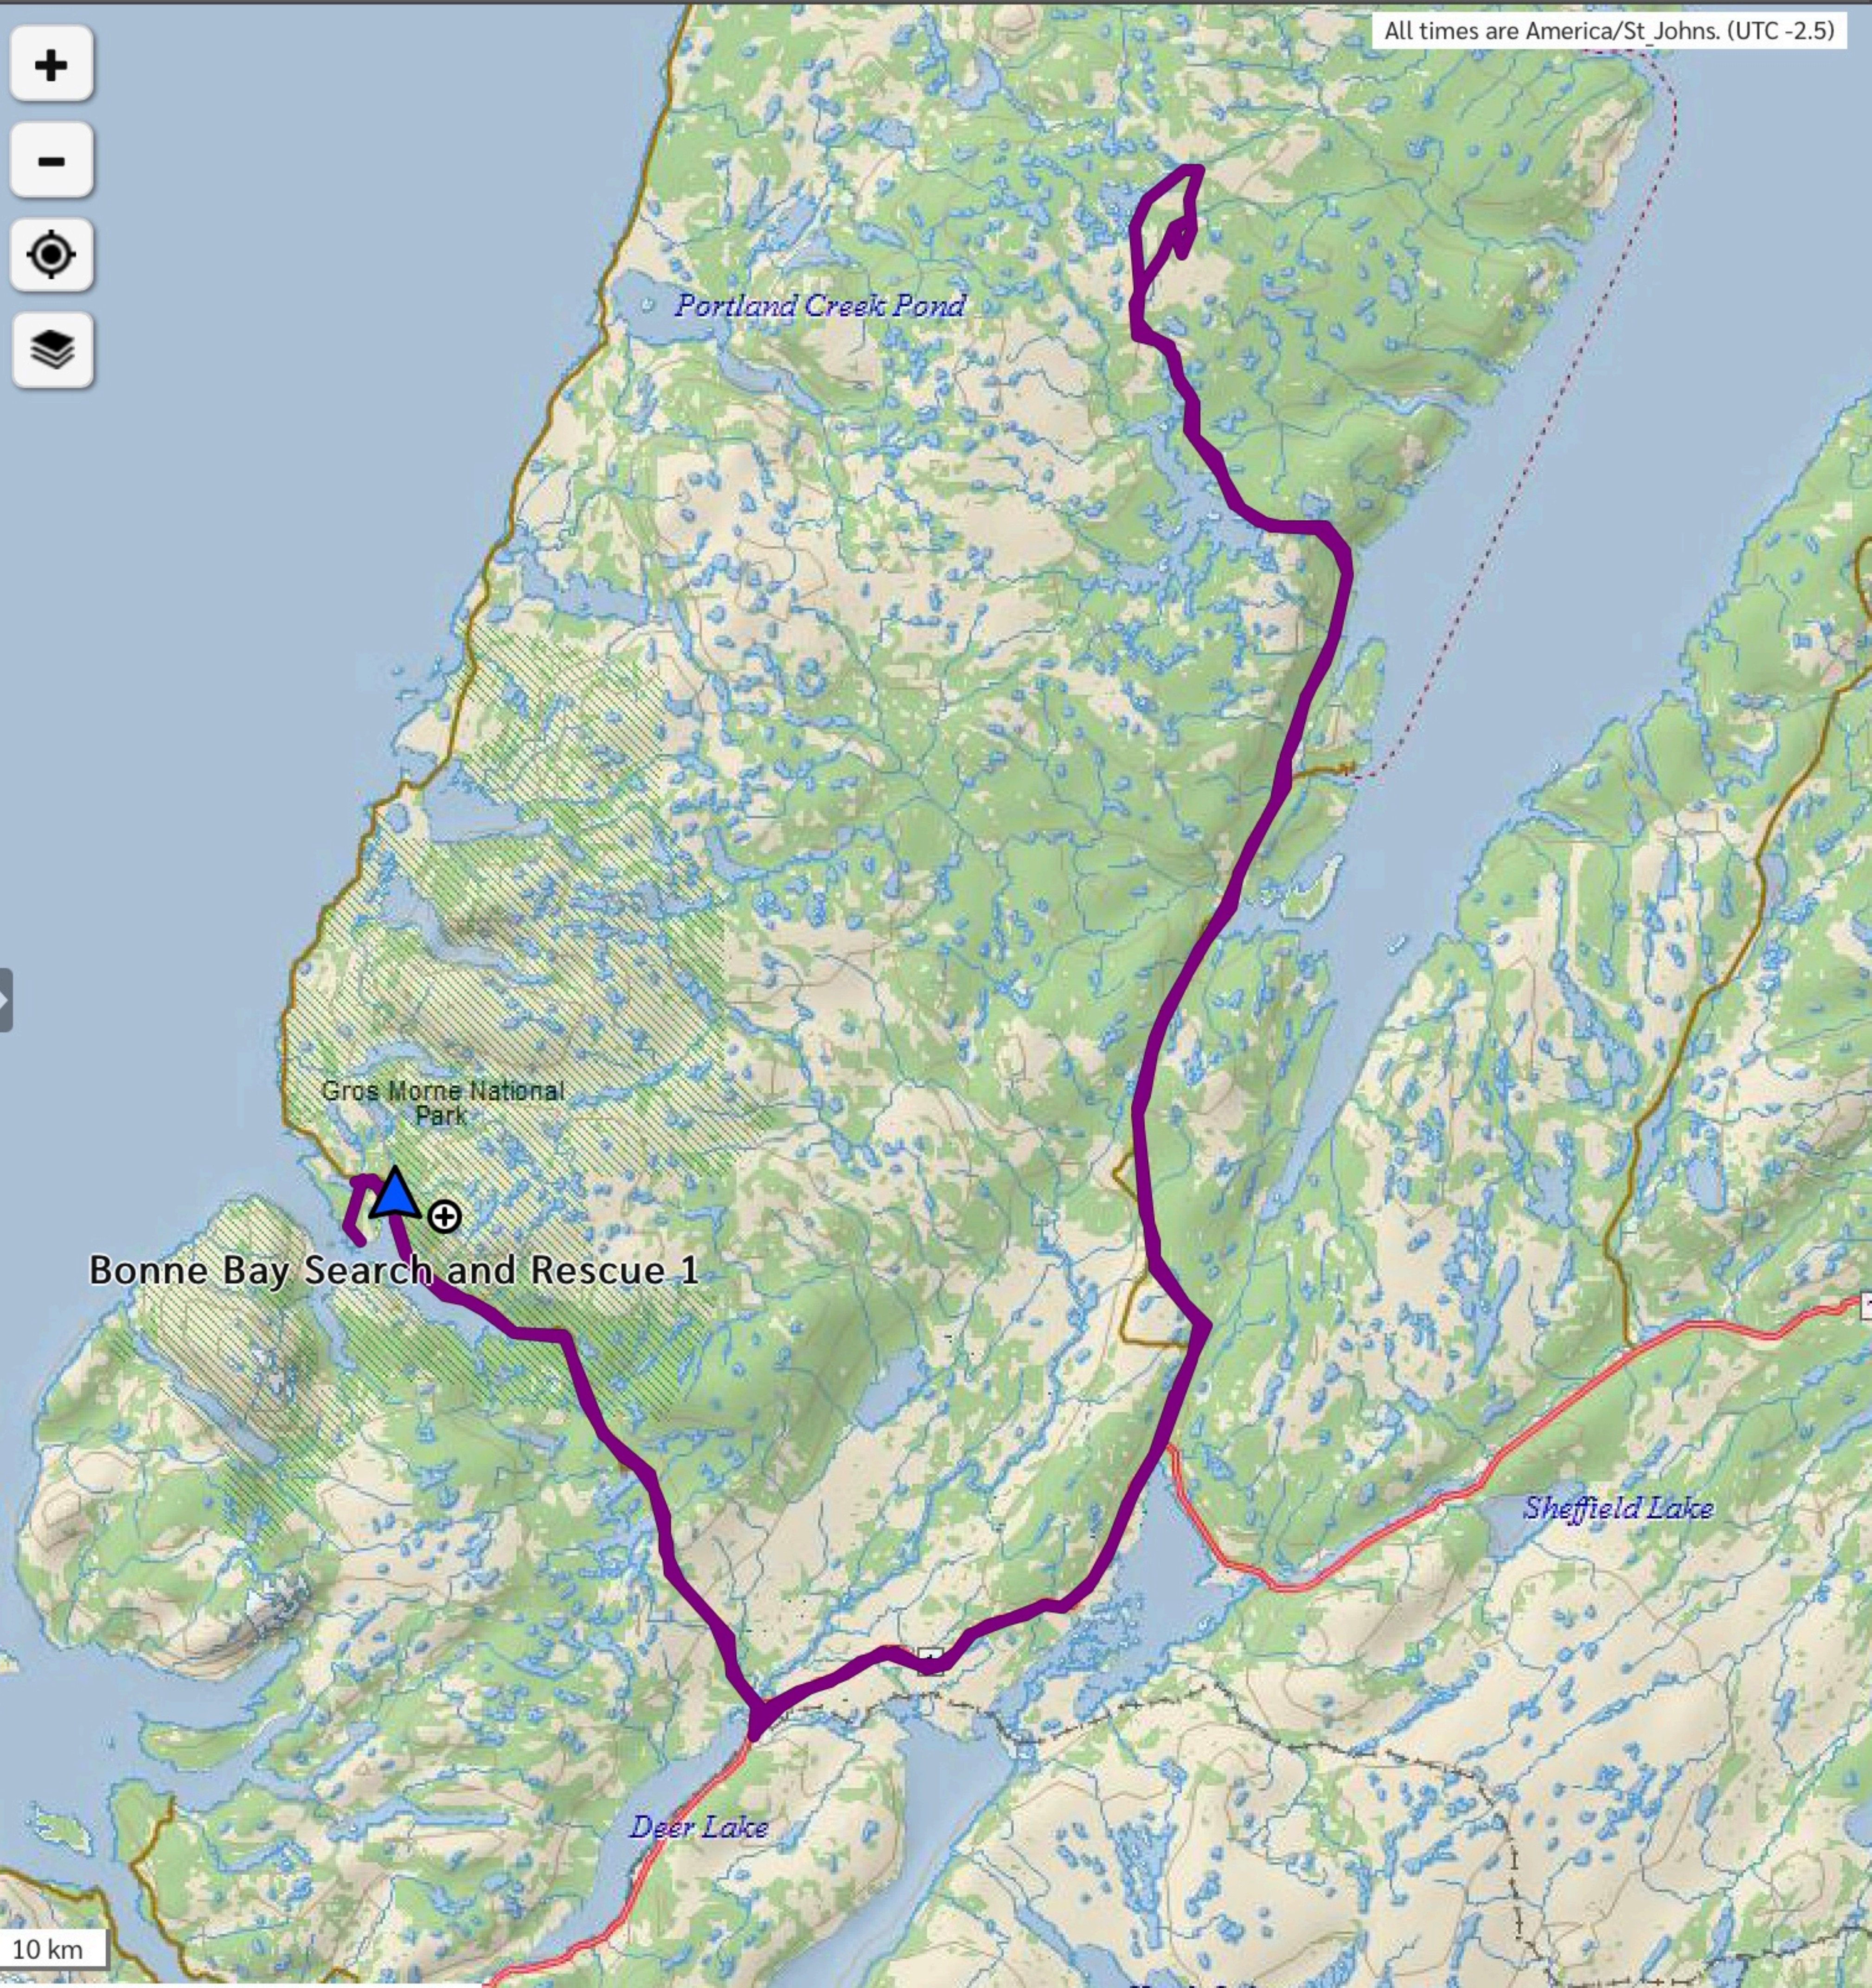

Search

All times are America/St. Johns. (UTC -2.5)

Portland Creek Pond

Gros Morne National Park

Bonne Bay Search and Rescue 1

Sheffield Lake

Deer Lake

Hinds Lake

10 km