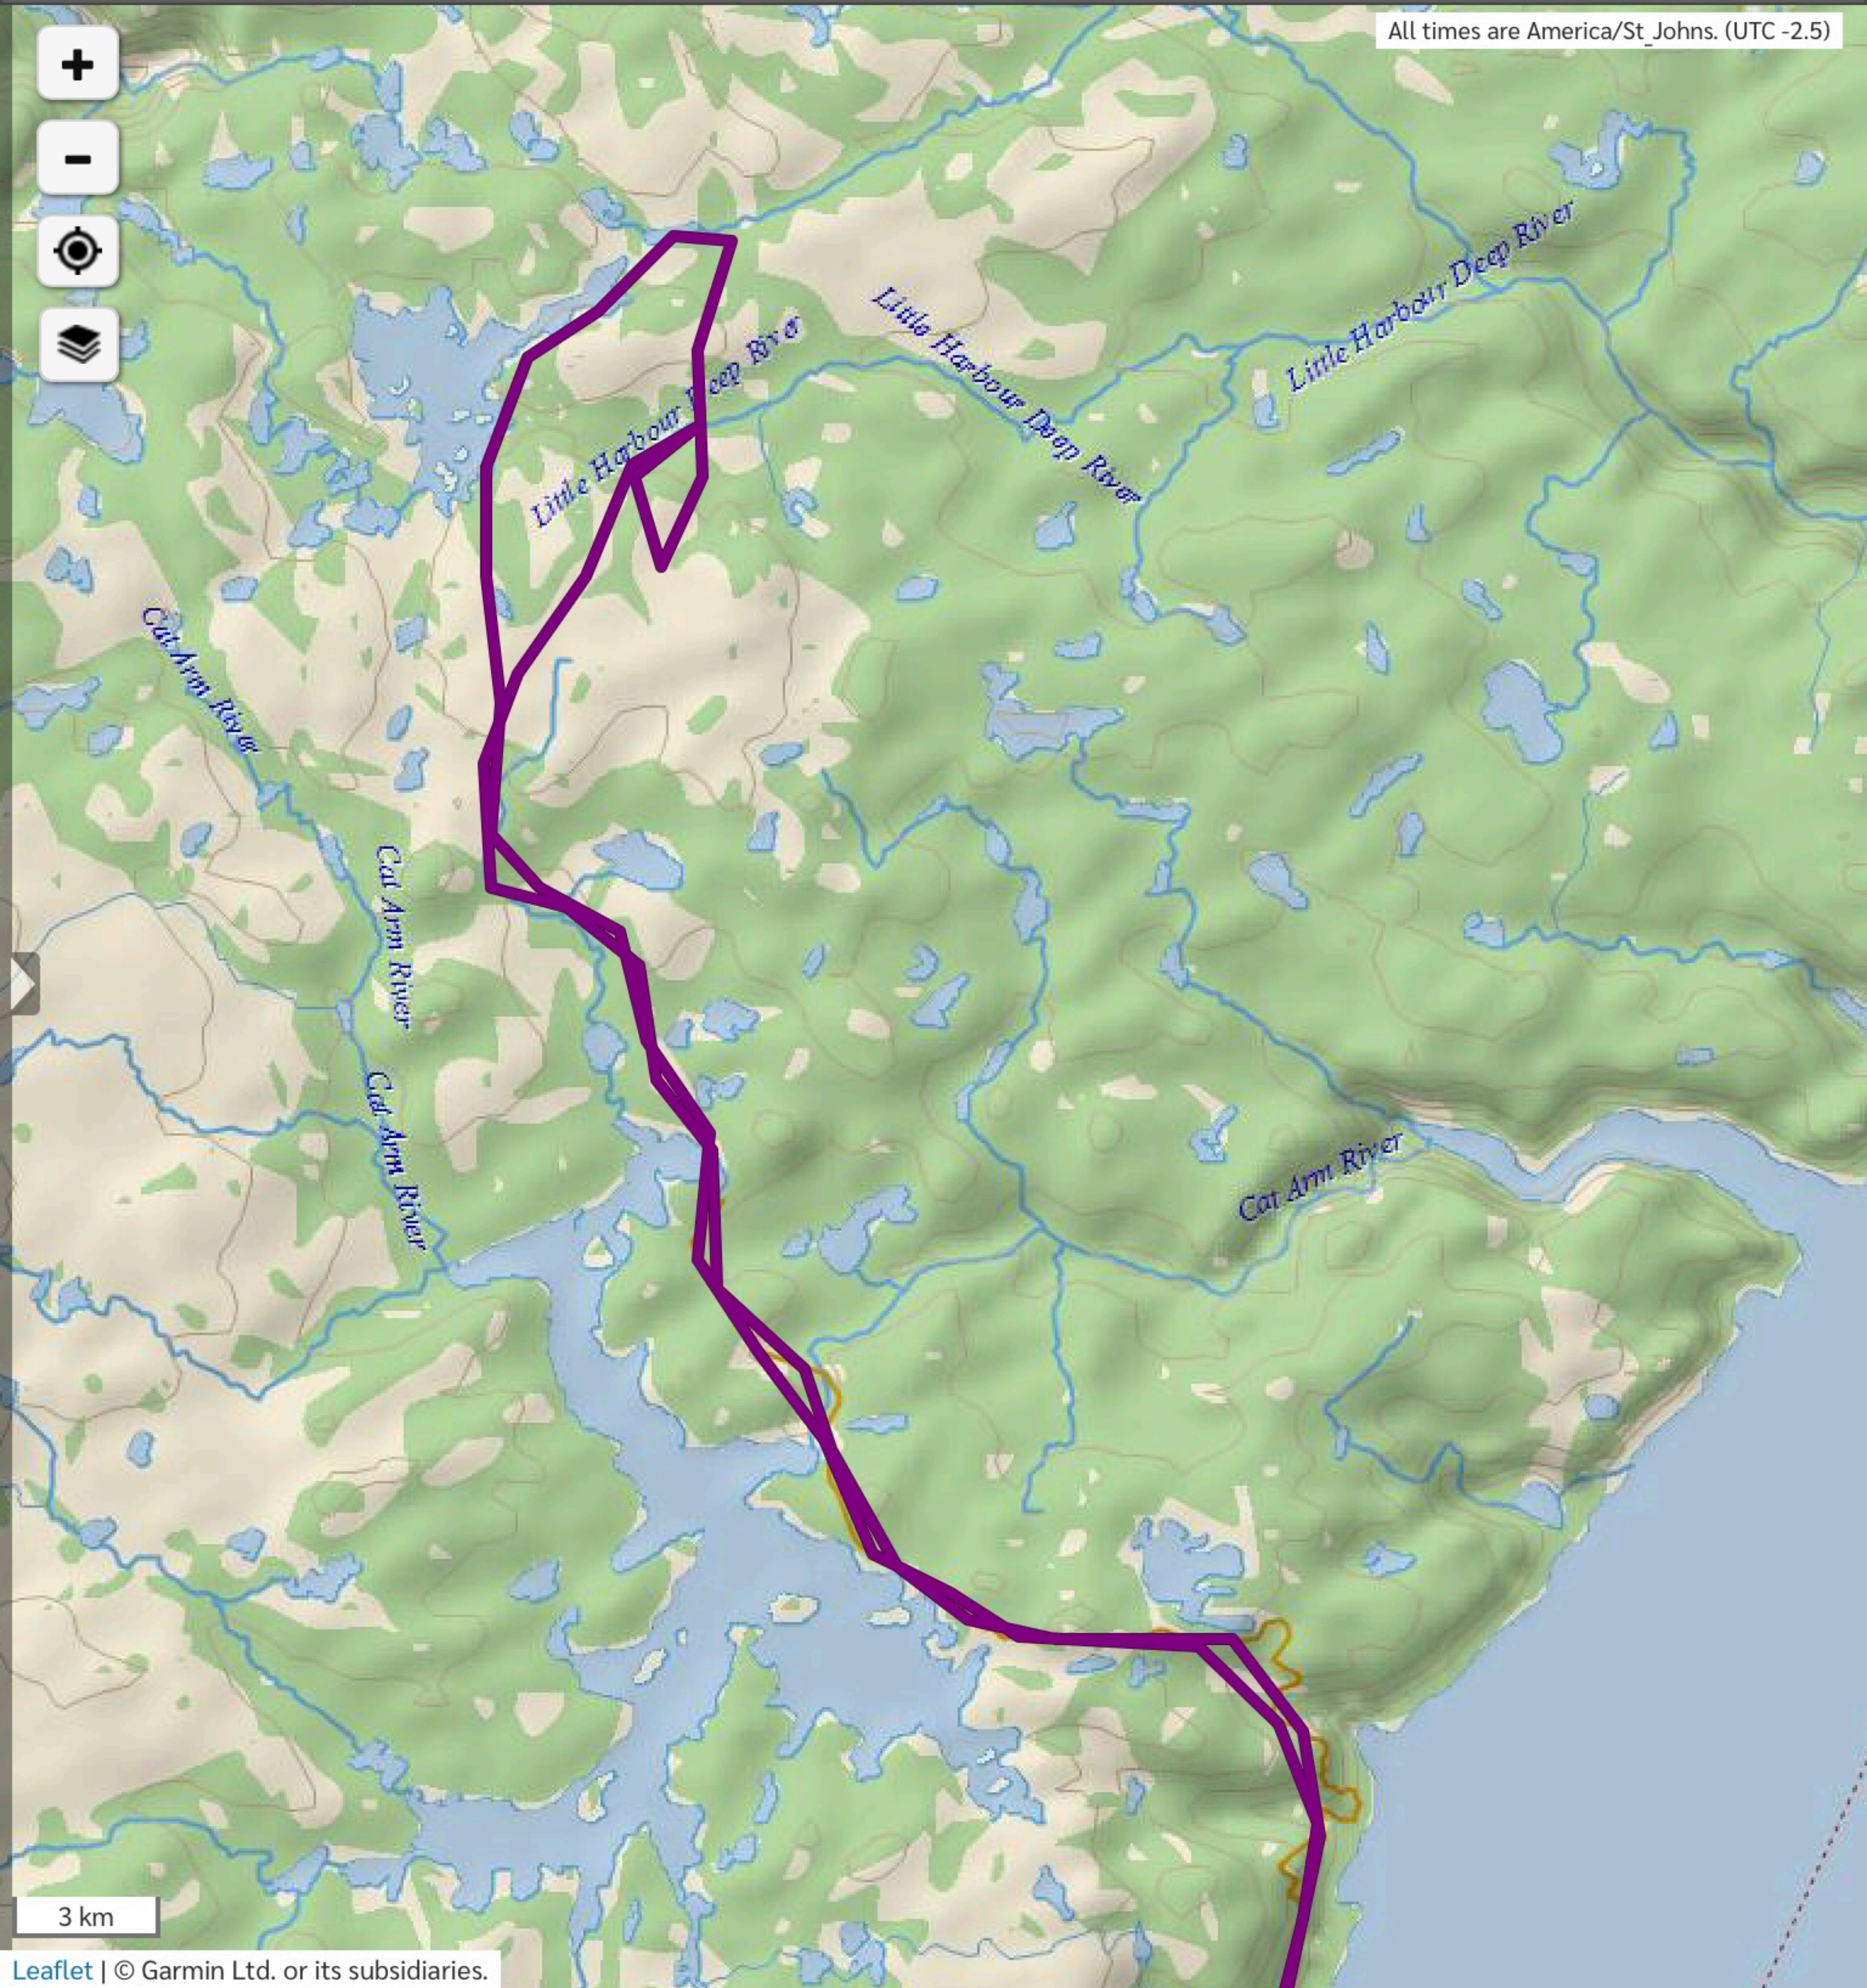

Search

All times are America/St_Johns. (UTC -2.5)

3 km